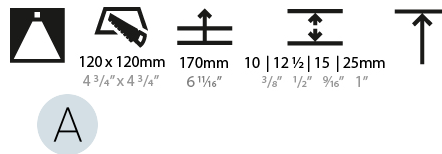

PHYSICAL

Diameter (mm): 95
Diameter (in): 3 3/4
Length (mm): 106
Length (in): 4 3/16
Width (mm): 106
Width (in): 4 3/16
Height (mm): 150
Height (in): 5 7/8
Ceiling Thickness (mm): 10 / 12.5 / 15 / 25
Ceiling Thickness (in): 3/8 or 1/2 or 9/16 or 1
Min. Recessing Depth (mm): 170
Min. Recessing Depth (in): 6 11/16
Light Distribution: Downlight
Weight (kg): 0.688
Weight (lbs): 1.52

Fixture Finish: SSR / BKV / CWI / CRY / HAB / LAG / UFT / ITA / RUA / RUR / MIC / FTG / MYG / TWT / LOD / PUS / FRO / FUP / KIA / POP / BLS / SPG / MEY / GOH / GUM / CHC / COM / ABZ / JAG / OBR / MOS / ROR

Fixture Material: Aluminum Die Cast
Cut-out Measurements: 120mm / 4 3/4" x 120mm / 4 3/4"
Upon Request: Unique Ceiling Thickness

ELECTRICAL

Lamp Type: LED (Zhaga Standard)
Input Wattage (W): 16.5
Total Output Wattage (W): 14.7
Dimming: Dali Dimming
Driver Included: No
Driver Location: Recessed Housing
Driver Type: Constant Current - 120Vac
Driver Class: Class 2
Housing: See Components
Input Voltage (V): 120
Constant Current (MA): 350

LED

Number of LEDs: 1
Color Temperature (°K): Warm Dim
Max. Delivered Lumen (lm): 770
Nominal Lumen (lm): 1140
CRI: >90 CRI
Lamp Life (hrs): 50000
Upon Request: RGB-W Tunable White Special Color Temperature
Special LED

OPTICAL

Reflector: 20 / 40 / 60
Upon Request: Special Beam Angles

RATINGS AND CERTIFICATIONS

Zaneen Group, Inc. 1600 988 3382, F 416-247-9319, www.zaneen.com
Certified By: Certified for North American Standards
In a constant effort to supply the best product, we reserve the right to change specifications or materials without notice. The most recent specification sheets are found at zaneen.com